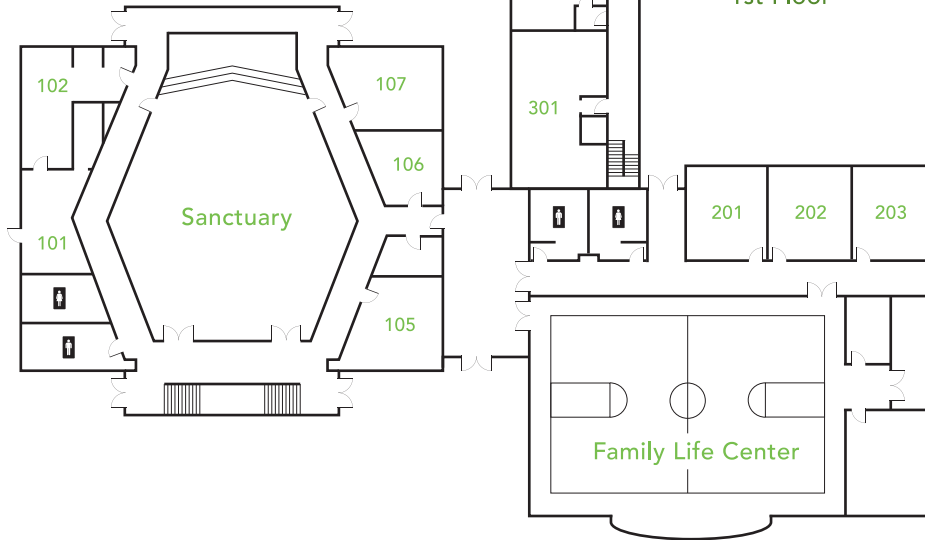

CAMPUS MAP

- 101 - Church Office
- 102 - Pastor's Office
- 105 - Heritage Room
- 106 - Youth Pastor's Office
- 107 - Choir Room/Director of Worship Arts Office
- 201 - Adult Classroom
- 202 - Adult Classroom/Session Room
- 203 - Adult Classroom
- 301 - Nursery
- 304 - Pre-K & Kindergarten Sunday School
- 401 - 1st & 2nd Grade Sunday School
- 402 - Director of Discipleship Office
- 403 - 3rd - 5th Grade Sunday School
- 404 - 6th - 8th Grade Sunday School
- 405 - After School/Summer Camp Office
- 406 - Pre-School Office
- 408 - Scout Room