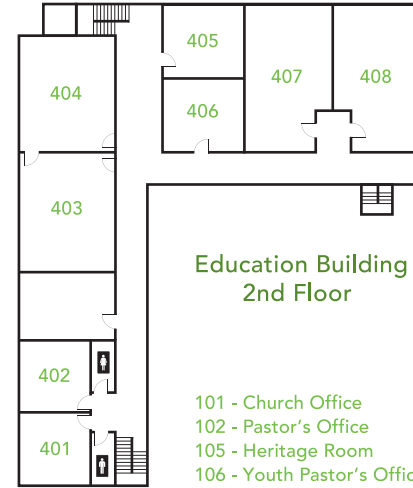

CAMPUS MAP

- 101 - Church Office
- 102 - Pastor's Office
- 105 - Heritage Room
- 106 - Youth Pastor's Office
- 107 - Choir Room/Director of Worship Arts Office
- 201 - Adult Classroom
- 202 - Adult Classroom/Session Room
- 203 - Adult Classroom
- 301 - Nursery
- 304 - Pre-K & Kindergarten Sunday School
- 401 - 1st & 2nd Grade Sunday School
- 402 - Director of Discipleship Office
- 403 - 3rd - 5th Grade Sunday School
- 404 - 6th - 8th Grade Sunday School
- 405 - After School/Summer Camp Office
- 406 - Pre-School Office
- 408 - Scout Room